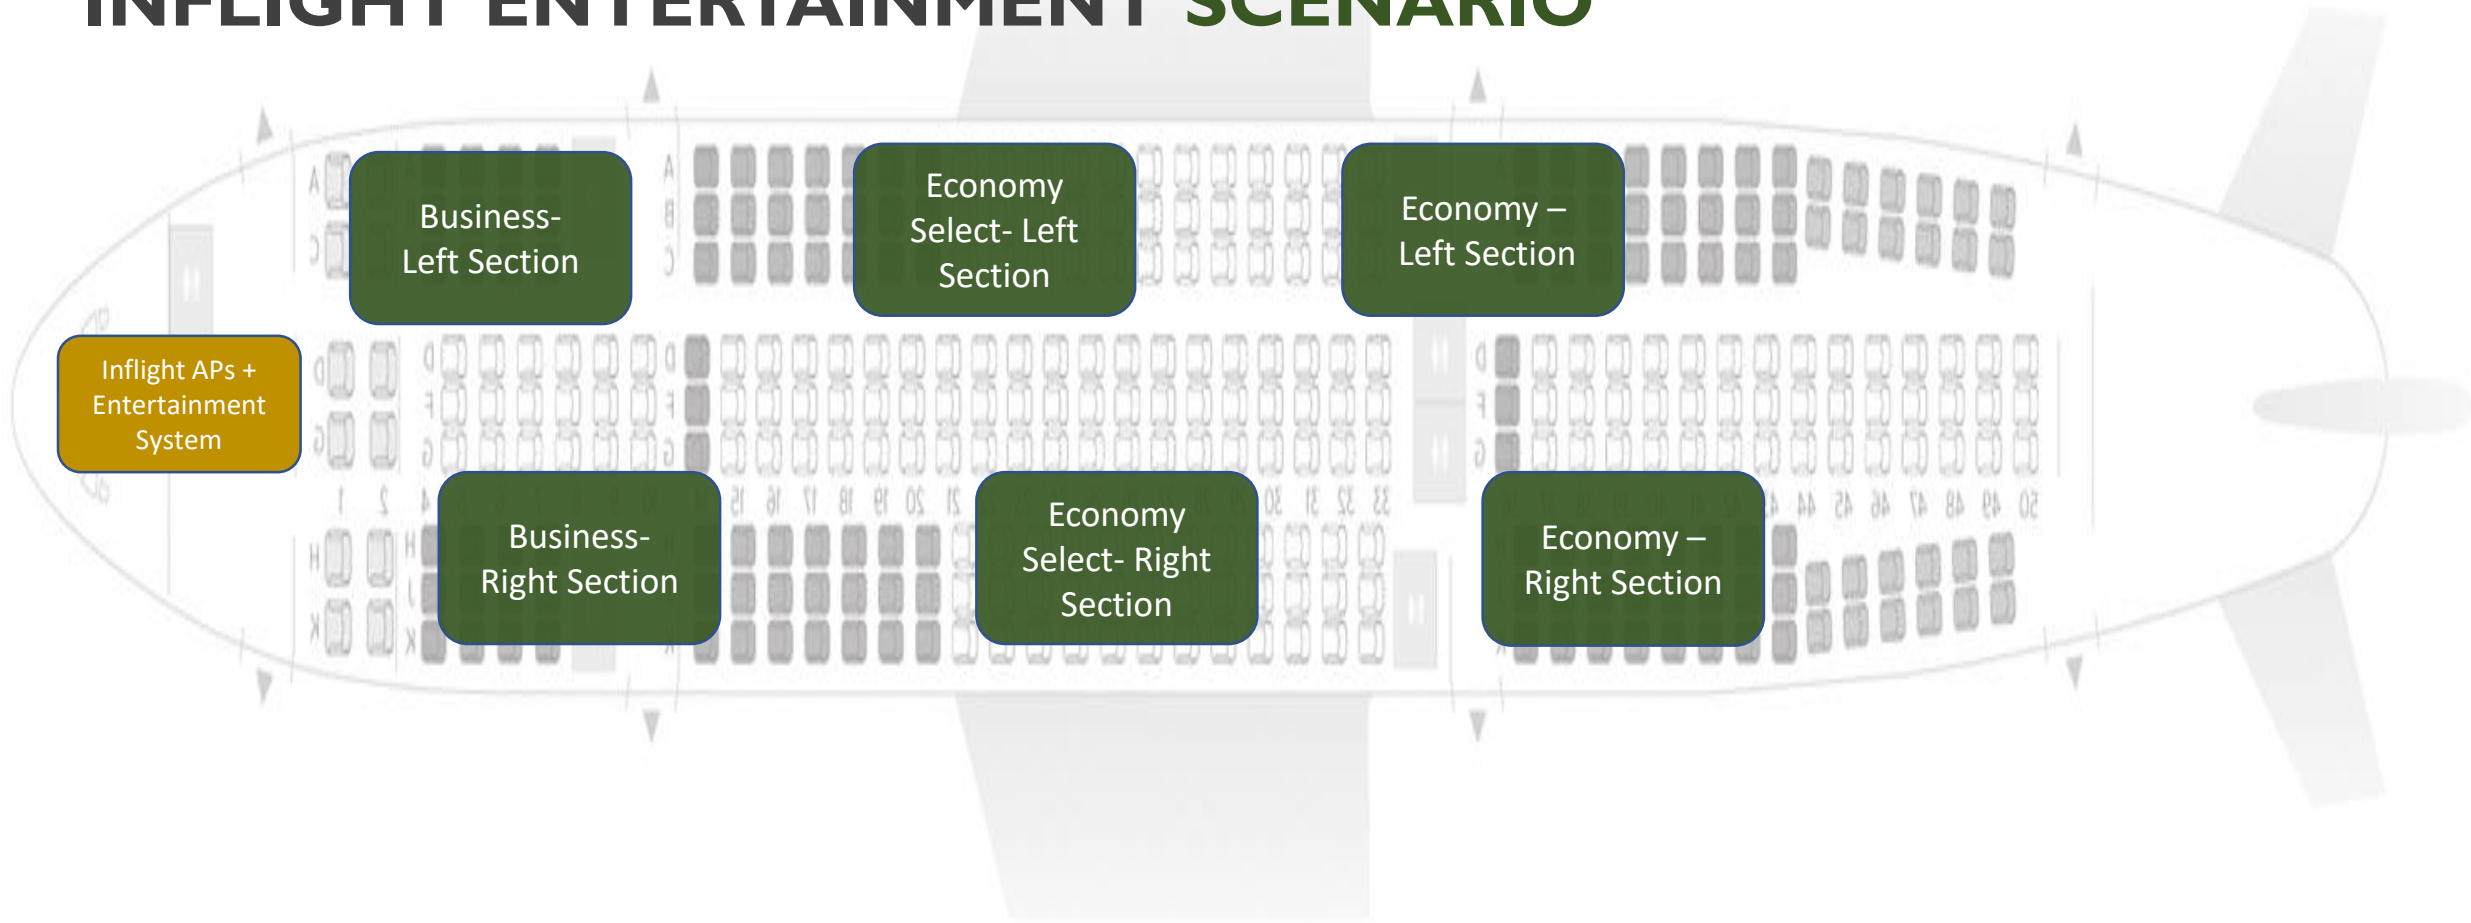

Inflight Entertainment Test Demo

# INFLIGHT ENTERTAINMENT SCENARIO

ECONOMY  
DEF

ECONOMY  
SELECT  
DEF

BUSINESS  
DEF

ECONOMY  
ABC

ECONOMY  
SELECT  
ABC

BUSINESS  
ABC

US-BFI-MVVW

# TEST CONFIG IN THE LANFORGE GUI

**Inflight  
Entertainment**

**Airport WiFi**

**Shopping Mall**

**Hotel  
Conference  
Rooms**

**Concerts and  
Large Festival  
Gatherings**

**[sales@candelatech.com](mailto:sales@candelatech.com)**